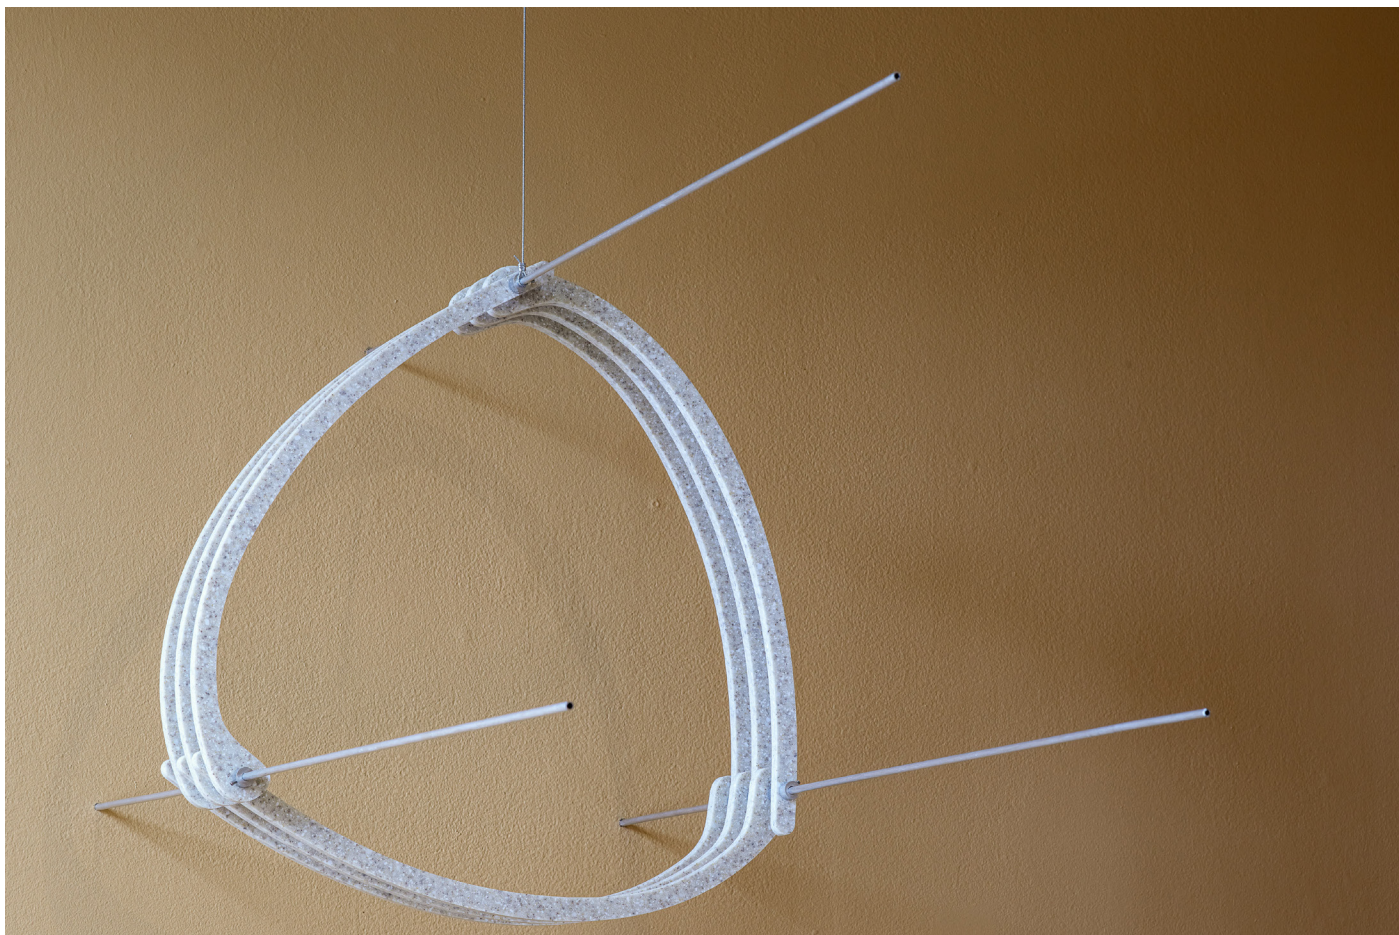

Petrine Vinje | Surfacing Solids – Galleri F15, October 2022– January 2023

Ship of the Heart (Dune Prima, Sahara)

(Solid Surface composite (Corian®, DuPont™), aluminium, steel), 2022

56×56×110cm

Image Courtesy: Eivind Lauritzen, 2023